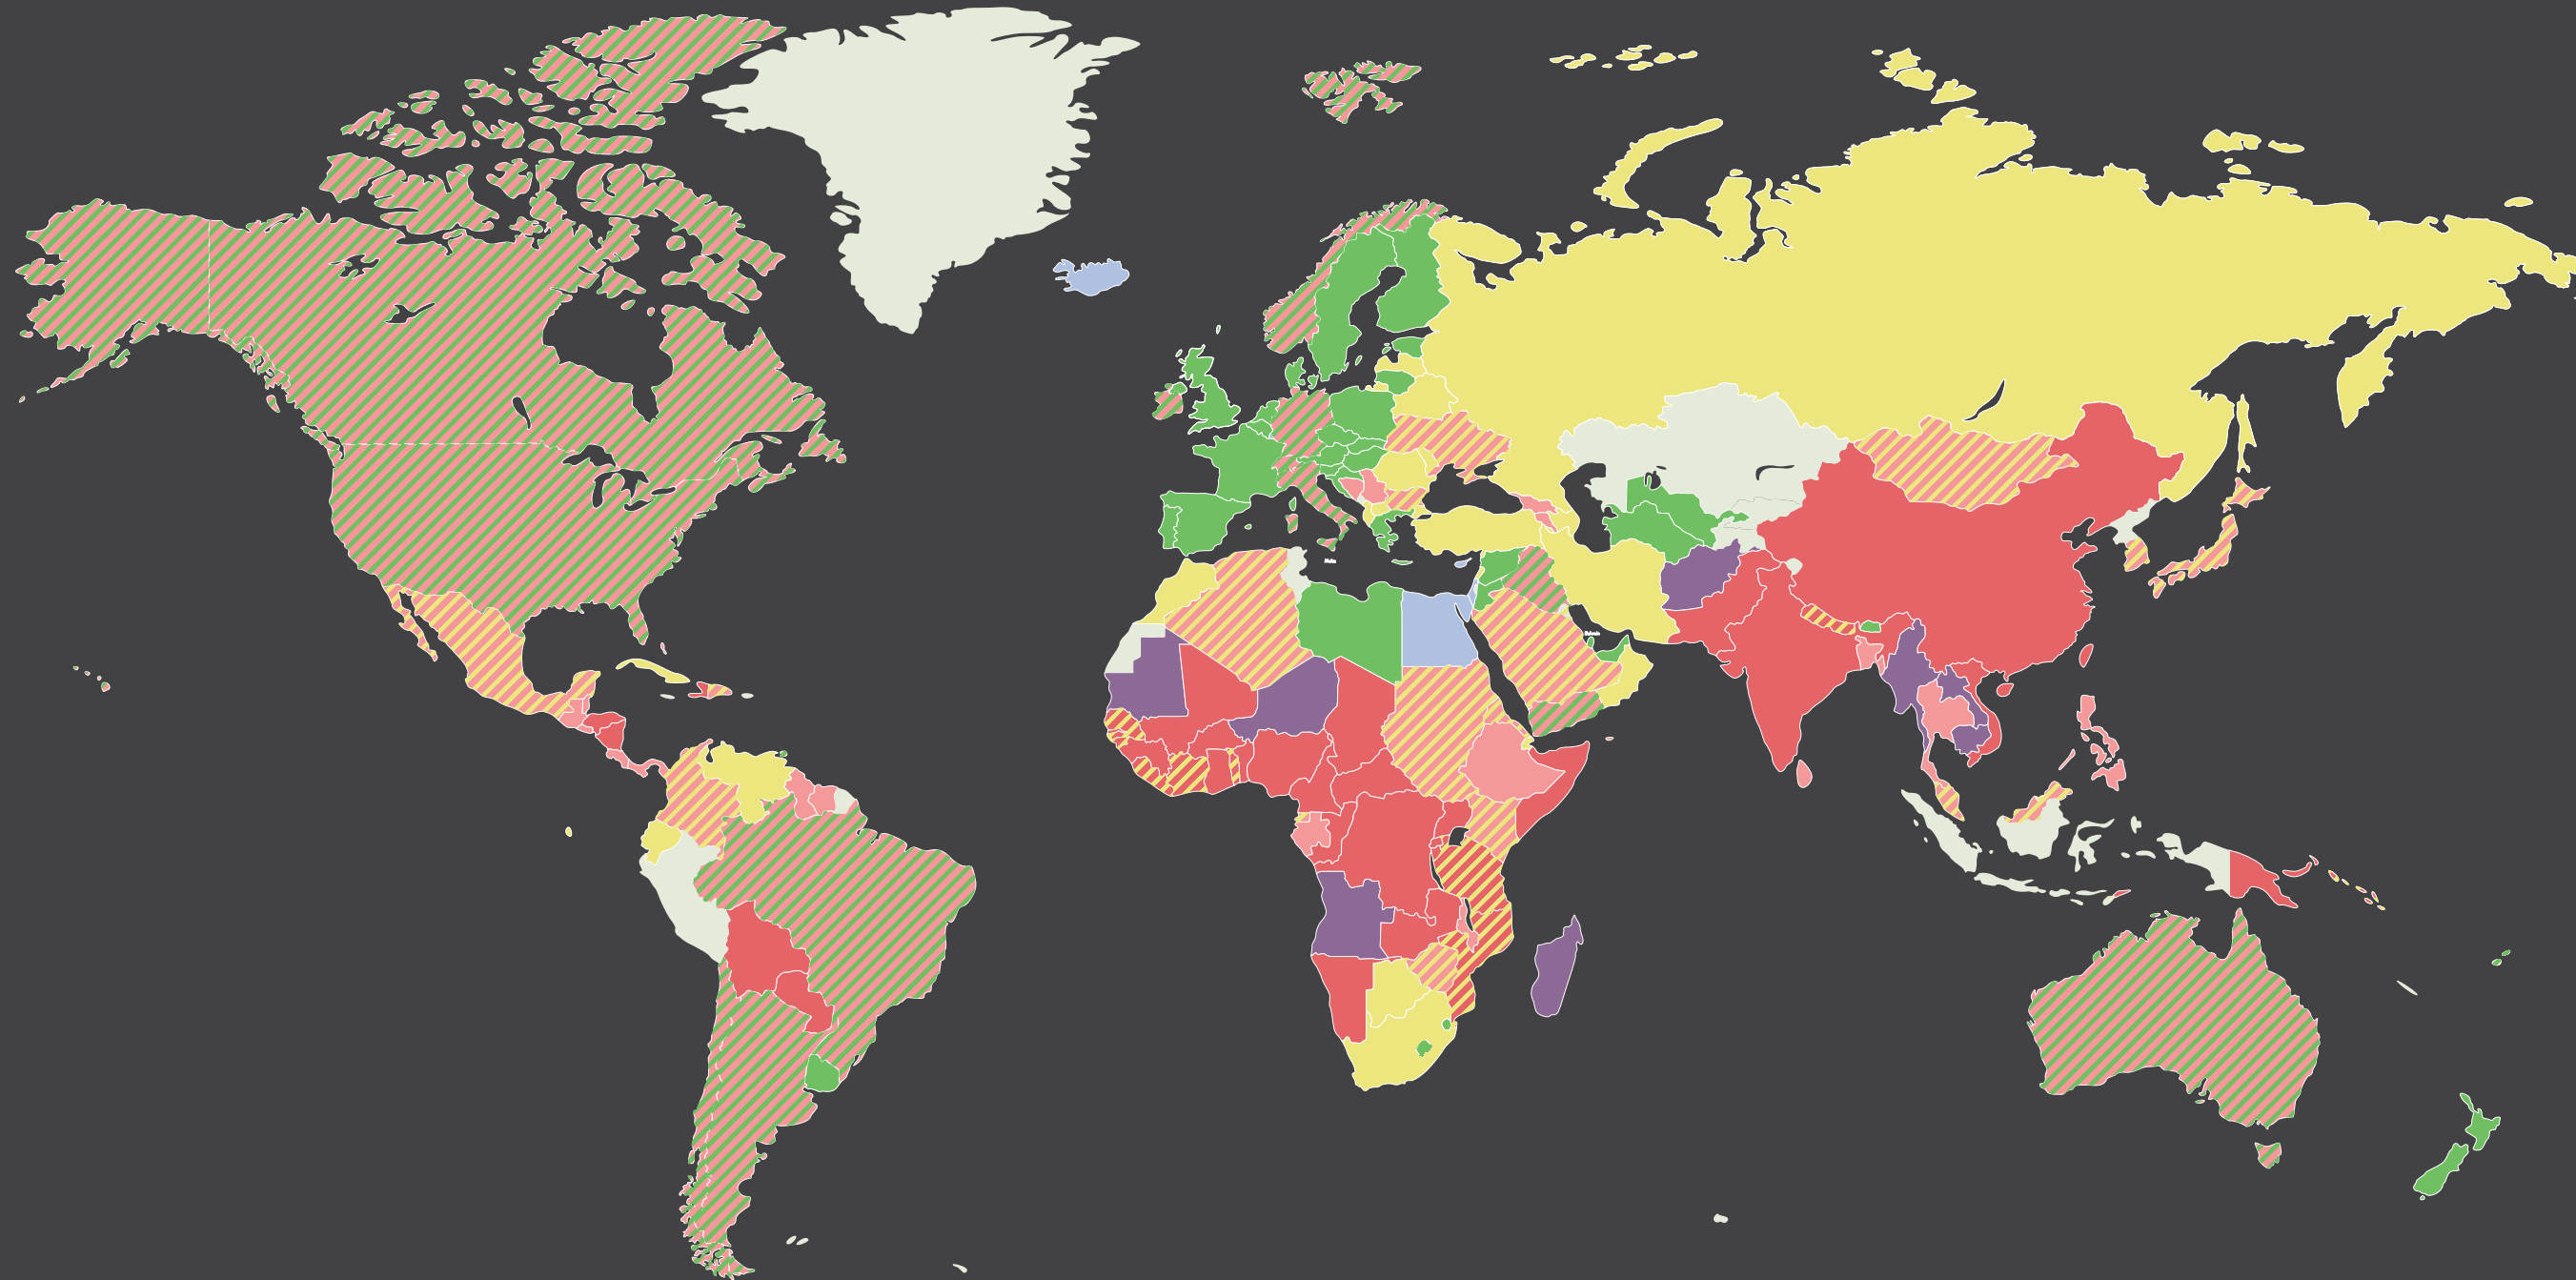

# CLIMATE VULNERABILITY WORLD MAP

## MOST VULNERABLE COUNTRIES

- common to 3 indexes
- common to 2 indexes
- only in 1 index

## LEAST VULNERABLE COUNTRIES

- common to 3 indexes
- common to 2 indexes
- only in 1 index

## LEAST VULNERABLE COUNTRIES

- |         |            |
|---------|------------|
| Cyprus  | Israel     |
| Egypt   | Luxembourg |
| Iceland |            |